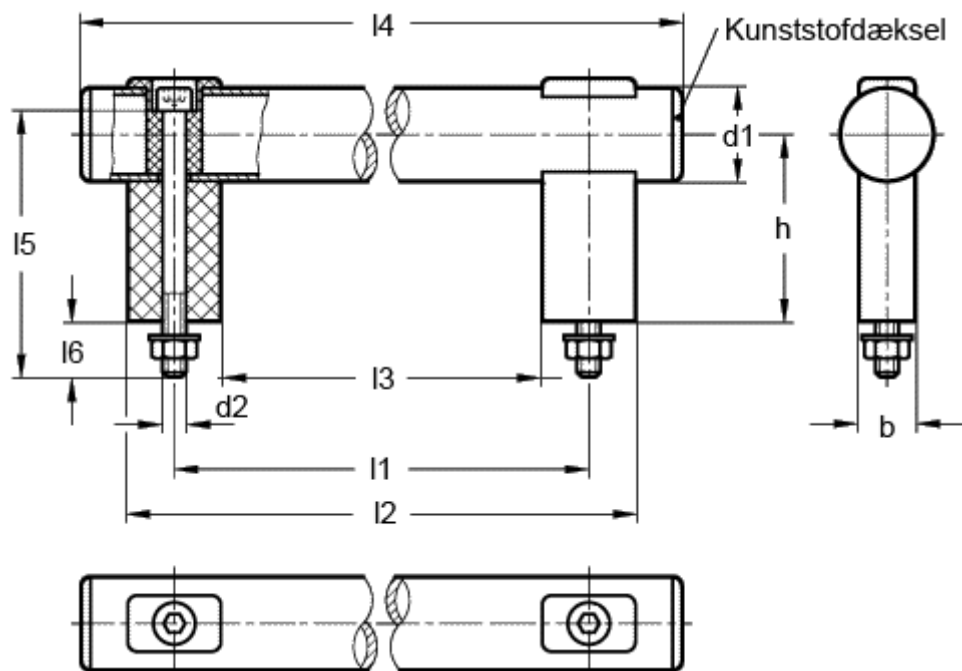

Article number: 20172600

Description: E+G Handle GN 666.1-30-M8-600-SW

Measures

b = 18	l5 = 85
d1 = 30	l6 = 17
d2 = M8	
h = 60	
l1 = 600	
l2 = 630	
l3 = 570	
l4 = 665	